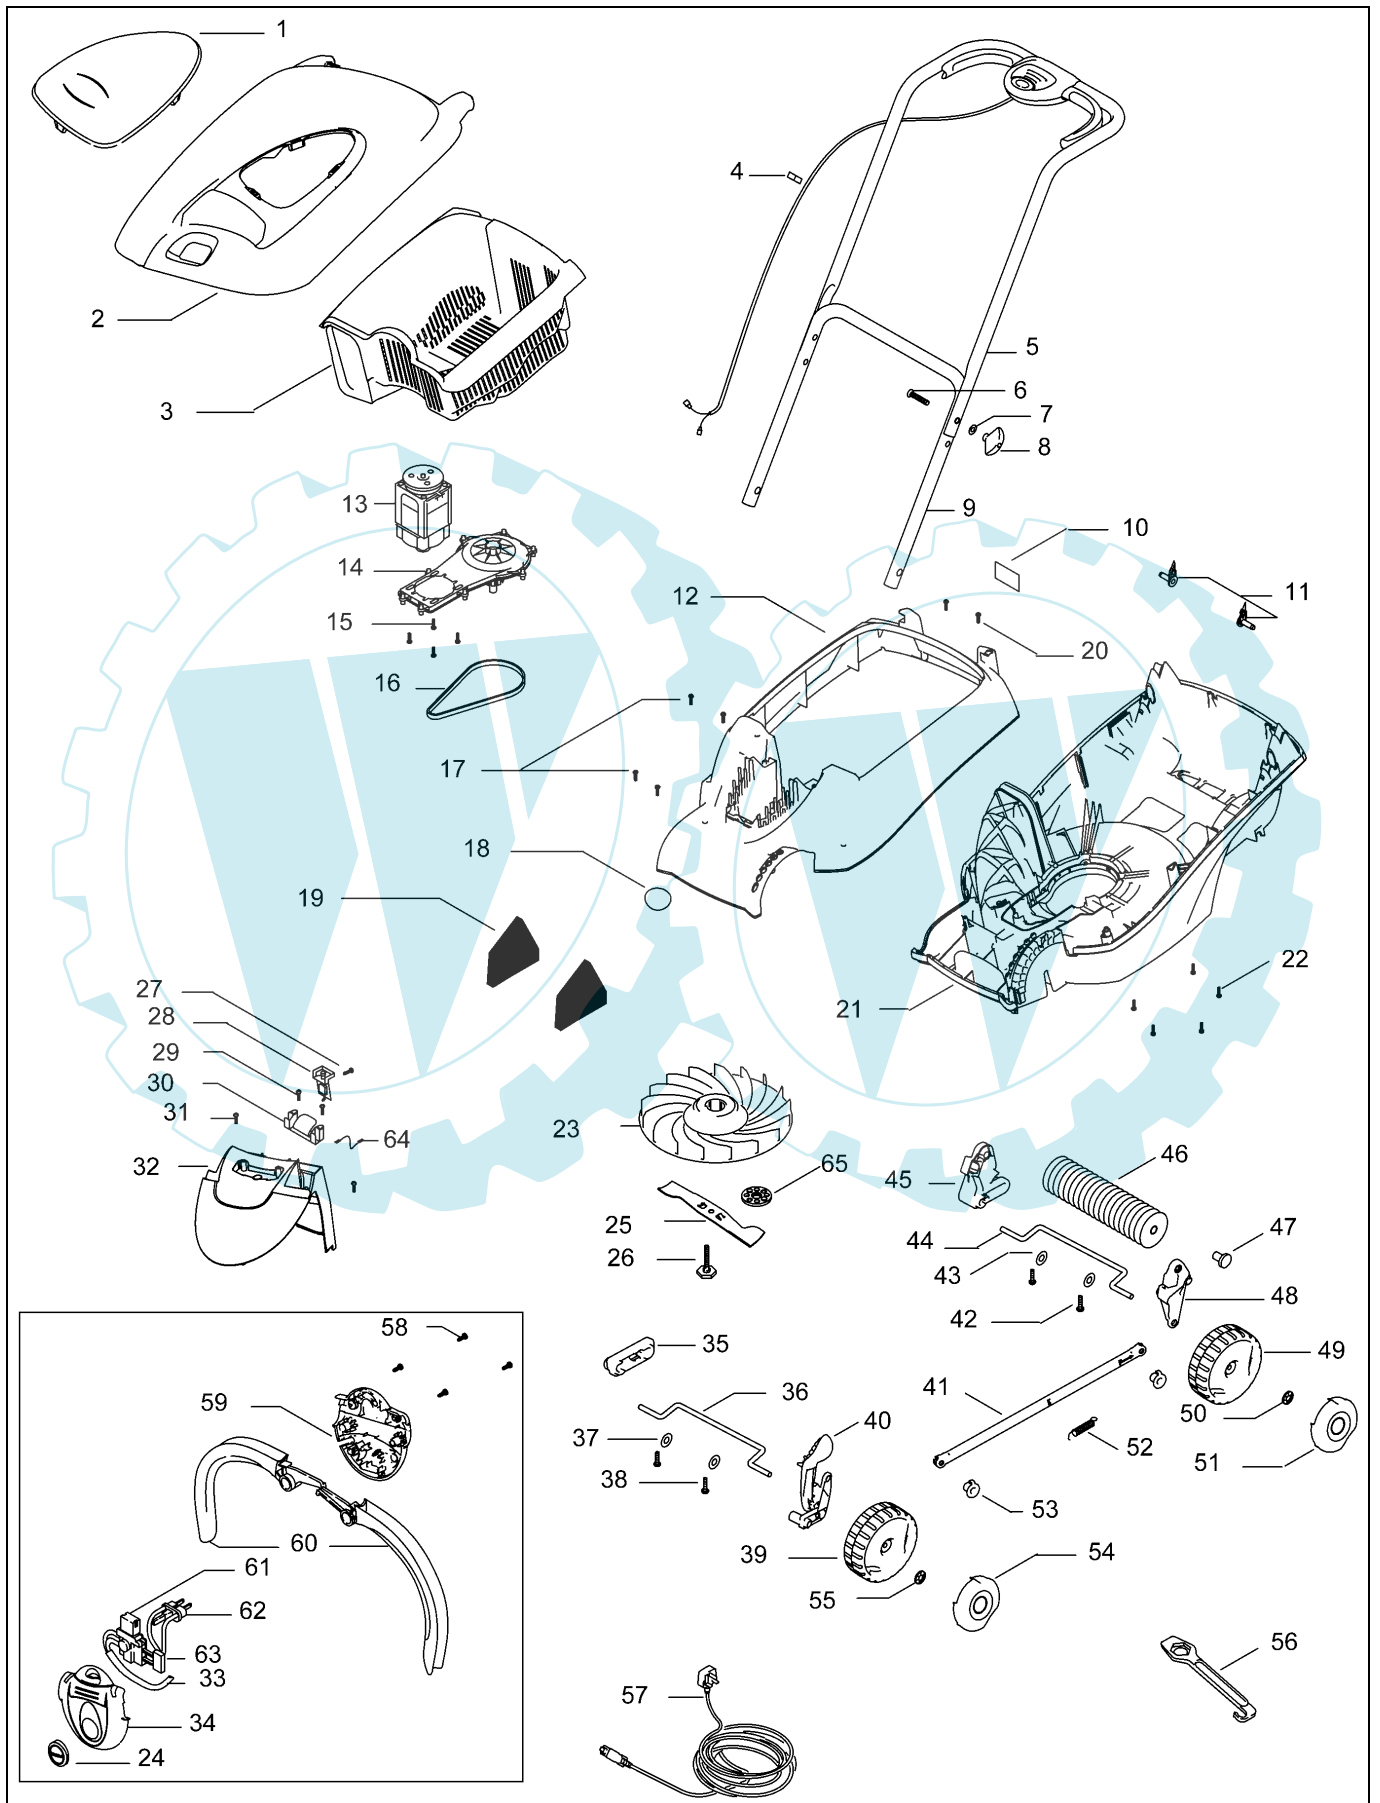

Page No. 2 of 3	964340301 / 964340362	Flymo Roller Compact 340
OM	Electric Wheeled	Newton Aycliffe